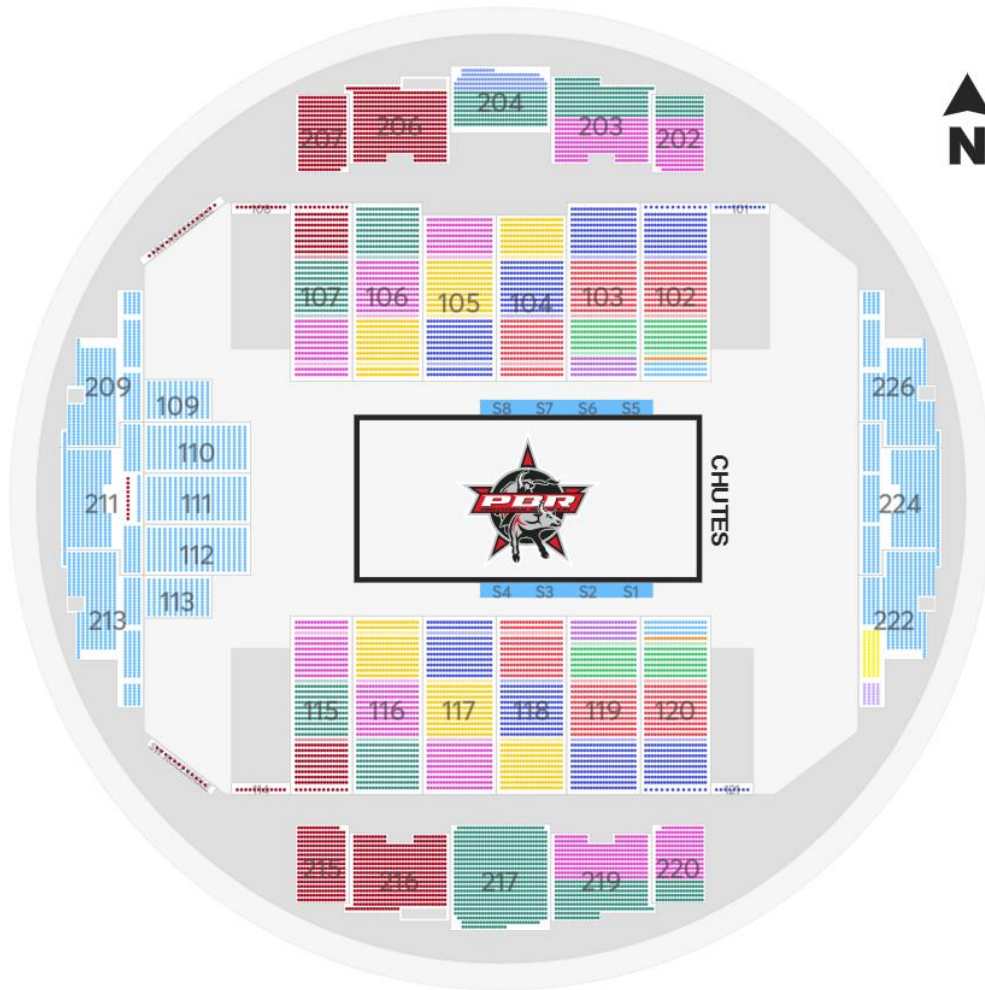

PBR: Unleash the Beast Tour- Tacoma Dome

Friday, 4/8 at 7:45pm
 Saturday, 4/9 at 6:46pm
 Sunday, 4/10 at 1:45pm

Groups of 10+ Save \$10 on Select Seats

	Price	Regular	Group
●	Level 6	\$58	\$48
●	Level 7	\$46	\$36
●	Level 8	\$37	\$27
●	Level 9	\$29	\$19